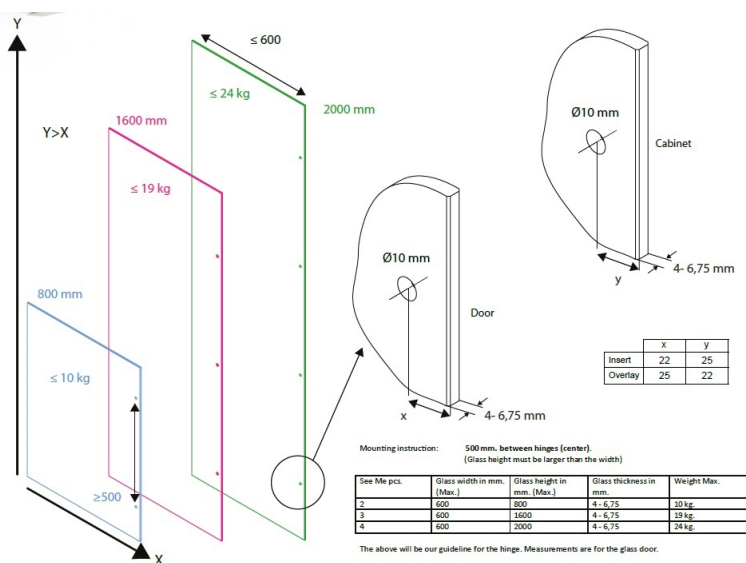

PRODUCT SHEET

Description:

Glass Door Hinge "See Me", Square, Glass/Glass, Alu Finish, 4-6,75mm Glass Thickness, Drilling: $\varnothing 10$ mm, Universal, No, Top or Bottom

Item number:

15.06.271-0

Units	Box	Carton	HS Code	Barcode
Pcs.	10	100	8302100090	
5704866055123				