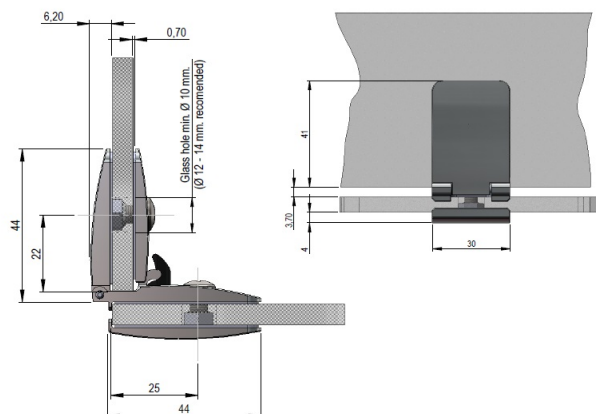

PRODUCT SHEET

Description:

Glass Door Hinge "See Me", Square, Glass/Glass, Alu Finish, 4-6,75mm Glass Thickness, Drilling: $\varnothing 10$ mm, Universal, No, Top or Bottom

Item number:

15.06.271-0

Units	Box	Carton	HS Code	Barcode
Pcs.	10	100	8302100090	
5704866055123				